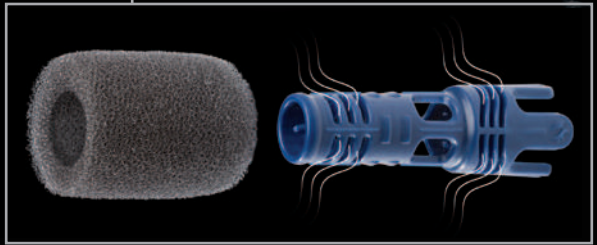

BONUS
TailSweep Pro®