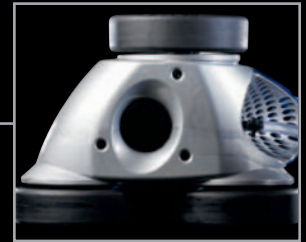

UNMATCHED POWER

Powered by a booster pump, the Polaris 3900 Sport has the most vacuum power of any cleaner. It picks up even the largest debris, while filtering and circulating water for a cleaner, clearer pool in less time.

SMART PHONE SCAN

Zodiac Pool Systems, Inc.

2620 Commerce Way, Vista, CA 92081-8438

www.PolarisPool.com

www.facebook.com/PolarisPool

©2011 Zodiac Pool Systems, Inc. All rights reserved. ZODIAC® is a registered trademark of Zodiac International, S.A.S.U., used under license.

SL875 Rev A 1011