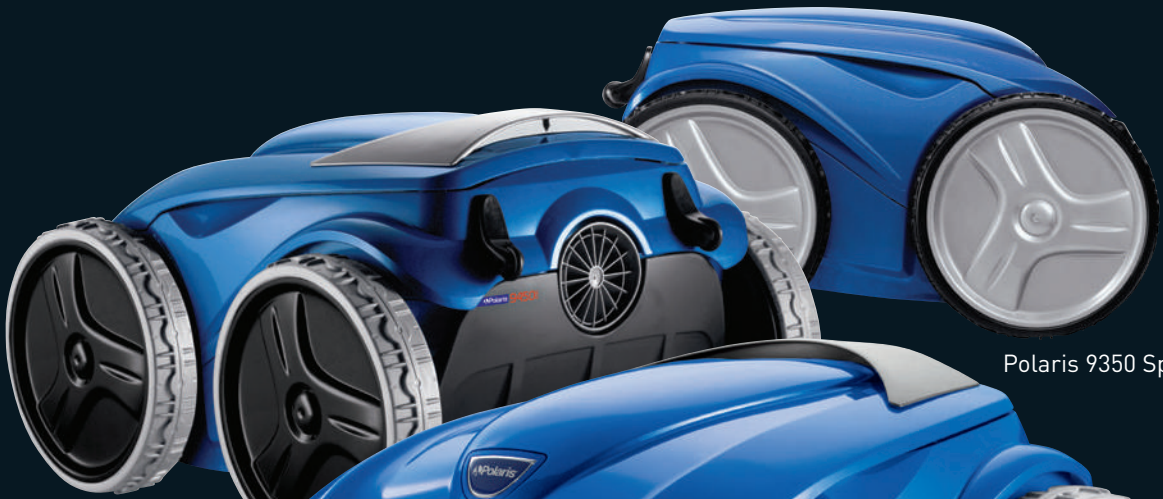

THE BEST JUST GOT BETTER!

Polaris 9350 Sport

Polaris 9450 Sport

Polaris 9550 Sport

ROBOTIC
PREMIUM ROBOTIC POOL CLEANERS

POLARIS ROBOTIC POOL CLEANERS — THE DRIVING FORCE IN CLEAN

EASY
LIFT

NEW POLARIS 9550 SPORT

- > **NEW! MOTION-SENSING REMOTE.** Responsive cleaning control in the palm of your hand.
- > **NEW! EASY LIFT SYSTEM.** One touch drives cleaner to surface. Water automatically evacuates for easy removal.
- > **NEW! DIRTY CANISTER INDICATOR.** No more guess work. Know immediately when it's time to empty the filter canister.
- > **NEW! PRE-PROGRAMMED CLEANING PATTERNS.** Smart cleaning patterns for your unique pool. Even includes a tile-only scrubbing mode.
- > **NEW! 7-DAY PROGRAMMABLE TIMER.** Fully customizable set it & forget it cleaning modes.
- > **4-WHEEL DRIVE.** Climbs over any obstacle & won't get stuck.

EASY
LIFT

POLARIS 9450 SPORT

- > **NEW! EASY LIFT SYSTEM.** One touch drives cleaner to surface. Water automatically evacuates for easy removal.
- > **NEW! 7-DAY PROGRAMMABLE TIMER.** Fully customizable set it & forget it cleaning modes.
- > **4-WHEEL DRIVE.** Climbs over any obstacle & won't get stuck.
- > **COMPREHENSIVE CLEANING.** Cleans all pool surfaces – floor, steps, walls & tile line.

EXCLUSIVELY FEATURED ON ALL POLARIS® ROBOTICS

VORTEX VACUUM TECHNOLOGY

25% more vacuum power and 4x the debris capacity of other robotic cleaners.

EASY CLEAN FILTER CANISTER

Simply shake & spray. Never touch debris again!