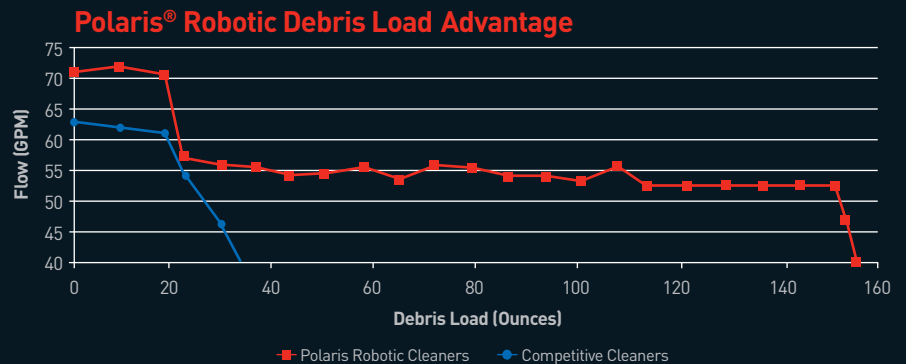

ROBOTIC
PREMIUM ROBOTIC POOL CLEANERS

Specifications

| | 9550 Sport | 9450 Sport | 9350 Sport |
|-------------------------------------|--|----------------------|--|
| Easy Lift System NEW | Yes | Yes | Yes |
| Easy Clean Filter Canister | Yes | Yes | Yes |
| Vortex Vacuum Technology | Yes | Yes | Yes |
| ActivMotion Sensor® | Yes | Yes | Yes |
| Remote Control NEW | Yes. Motion-Sensing | No | No |
| Cleaning Cycle | 7-Day Programmable | 7-Day Programmable | Dual Mode Cleaning: 1.5 & 2.5 Hours |
| Cleaning Modes | Floor, Floor/Wall, Waterline Only, Custom | Floor, Floor/Wall | Floor, Floor/Wall |
| Dirty Canister Indicator NEW | Yes | No | No |
| Drive | 4WD | 4WD | 2WD |
| Rear Water Cleaning Stream | Yes | Yes | Yes |
| Brush | Solid-Blade | Pleated | Pleated |
| Cable Length | 70' Cable / 60' Pool | 60' Cable / 50' Pool | 60' Cable / 50' Pool |
| Premium Caddy NEW | Yes | Yes | Yes |

**25% MORE VACUUM
POWER**
AND
**4X THE DEBRIS
LOAD**
OF ANY ROBOTIC
CLEANER*

*Under debris load.

ENERGY EFFICIENT:

Polaris Robotic cleaners can reduce energy consumption nearly 90%.
Costs just pennies per day to operate.